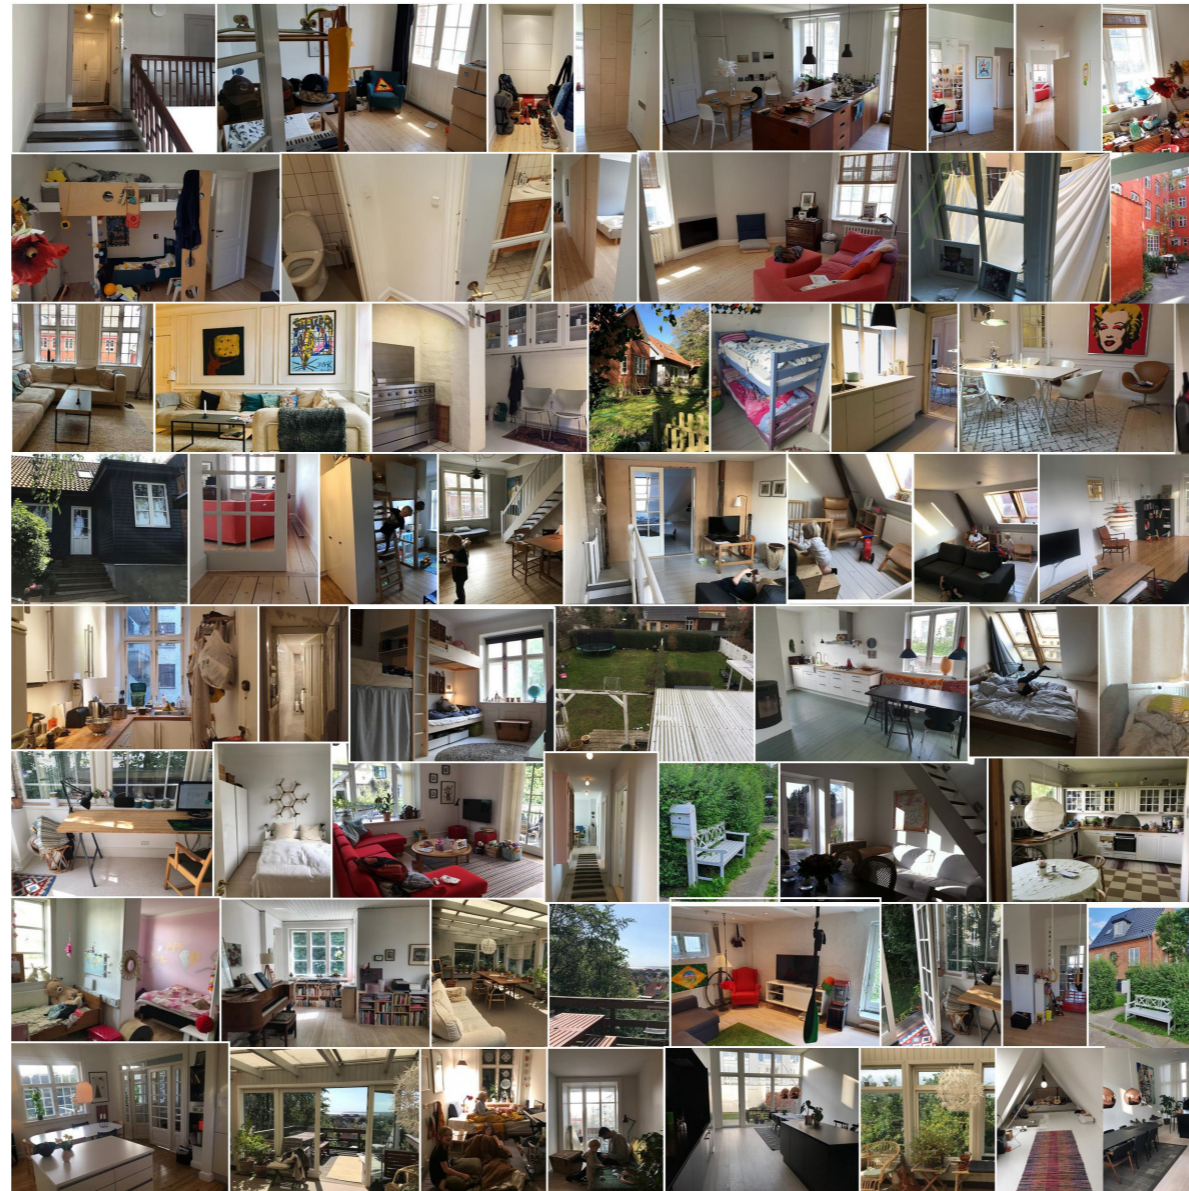

BOMØNSTRE OG PRÆFERENCER

- HVAD VIL DANMARKS FAMILIER?